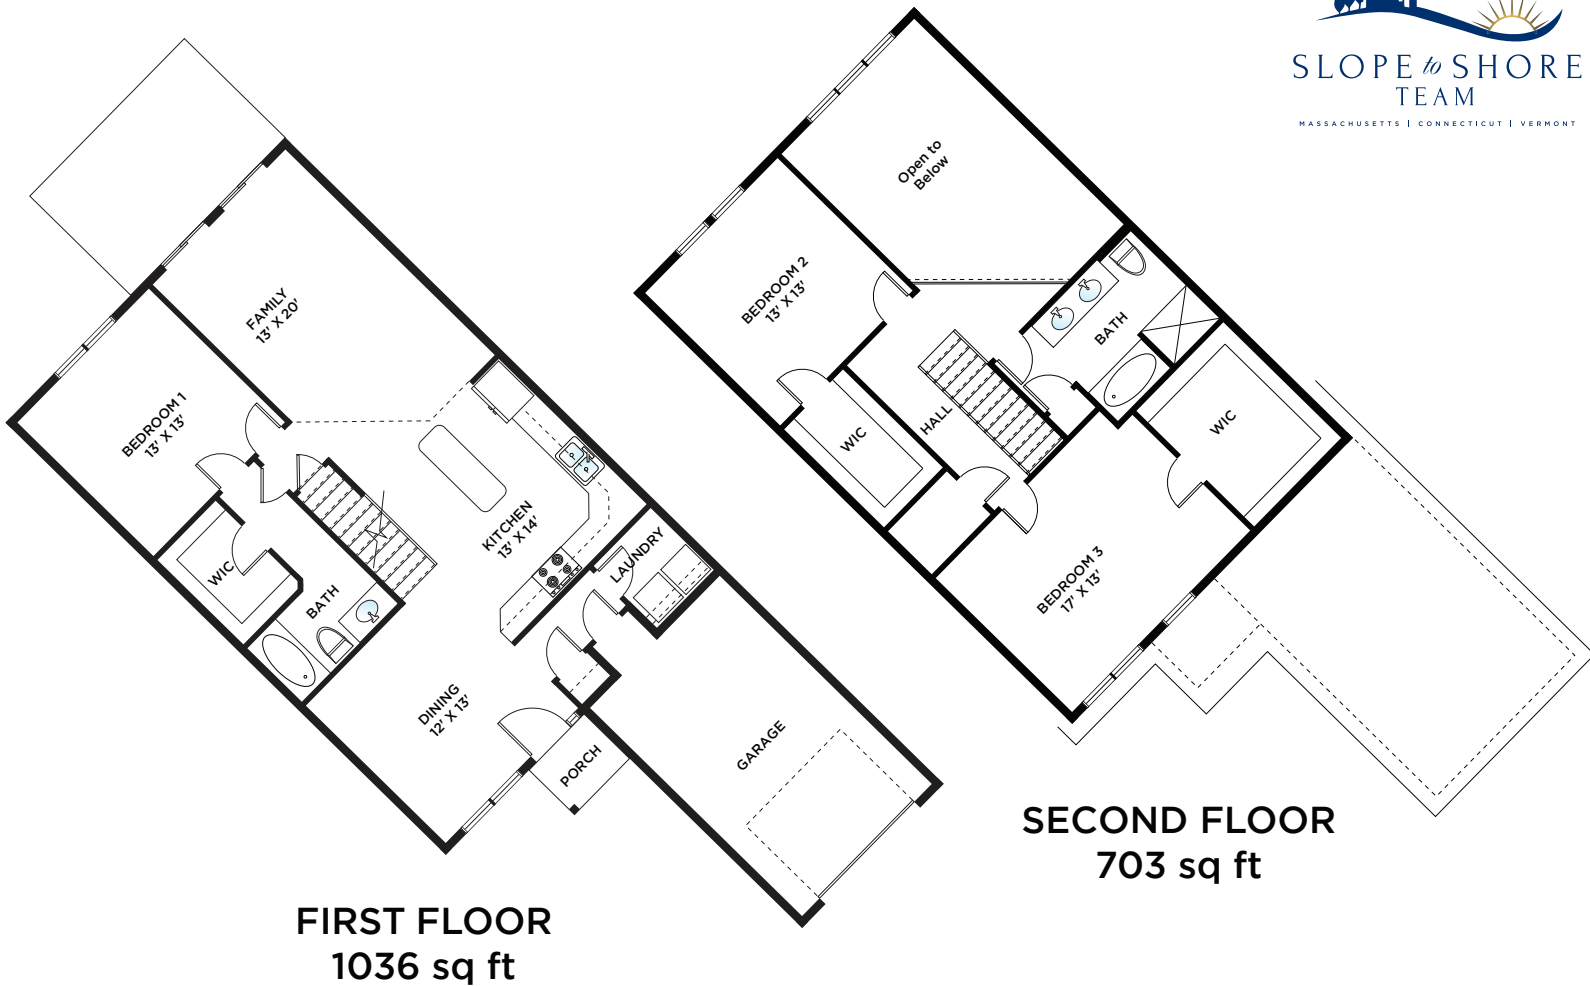

Welcome to Pond View Hollow

Three Bedroom Style – 1739 sq ft

Luxurious Features – Spacious Design

- Underground utilities with public water & sewer
- Efficient Natural gas 2 zone heat with central air conditioning
- Custom designed Kitchens and Bathrooms
- Low maintenance vinyl sided exteriors with Low E thermal tilt-in windows with integrated grilles
- Interior and exterior Smart Home features
- Custom interior trim packages